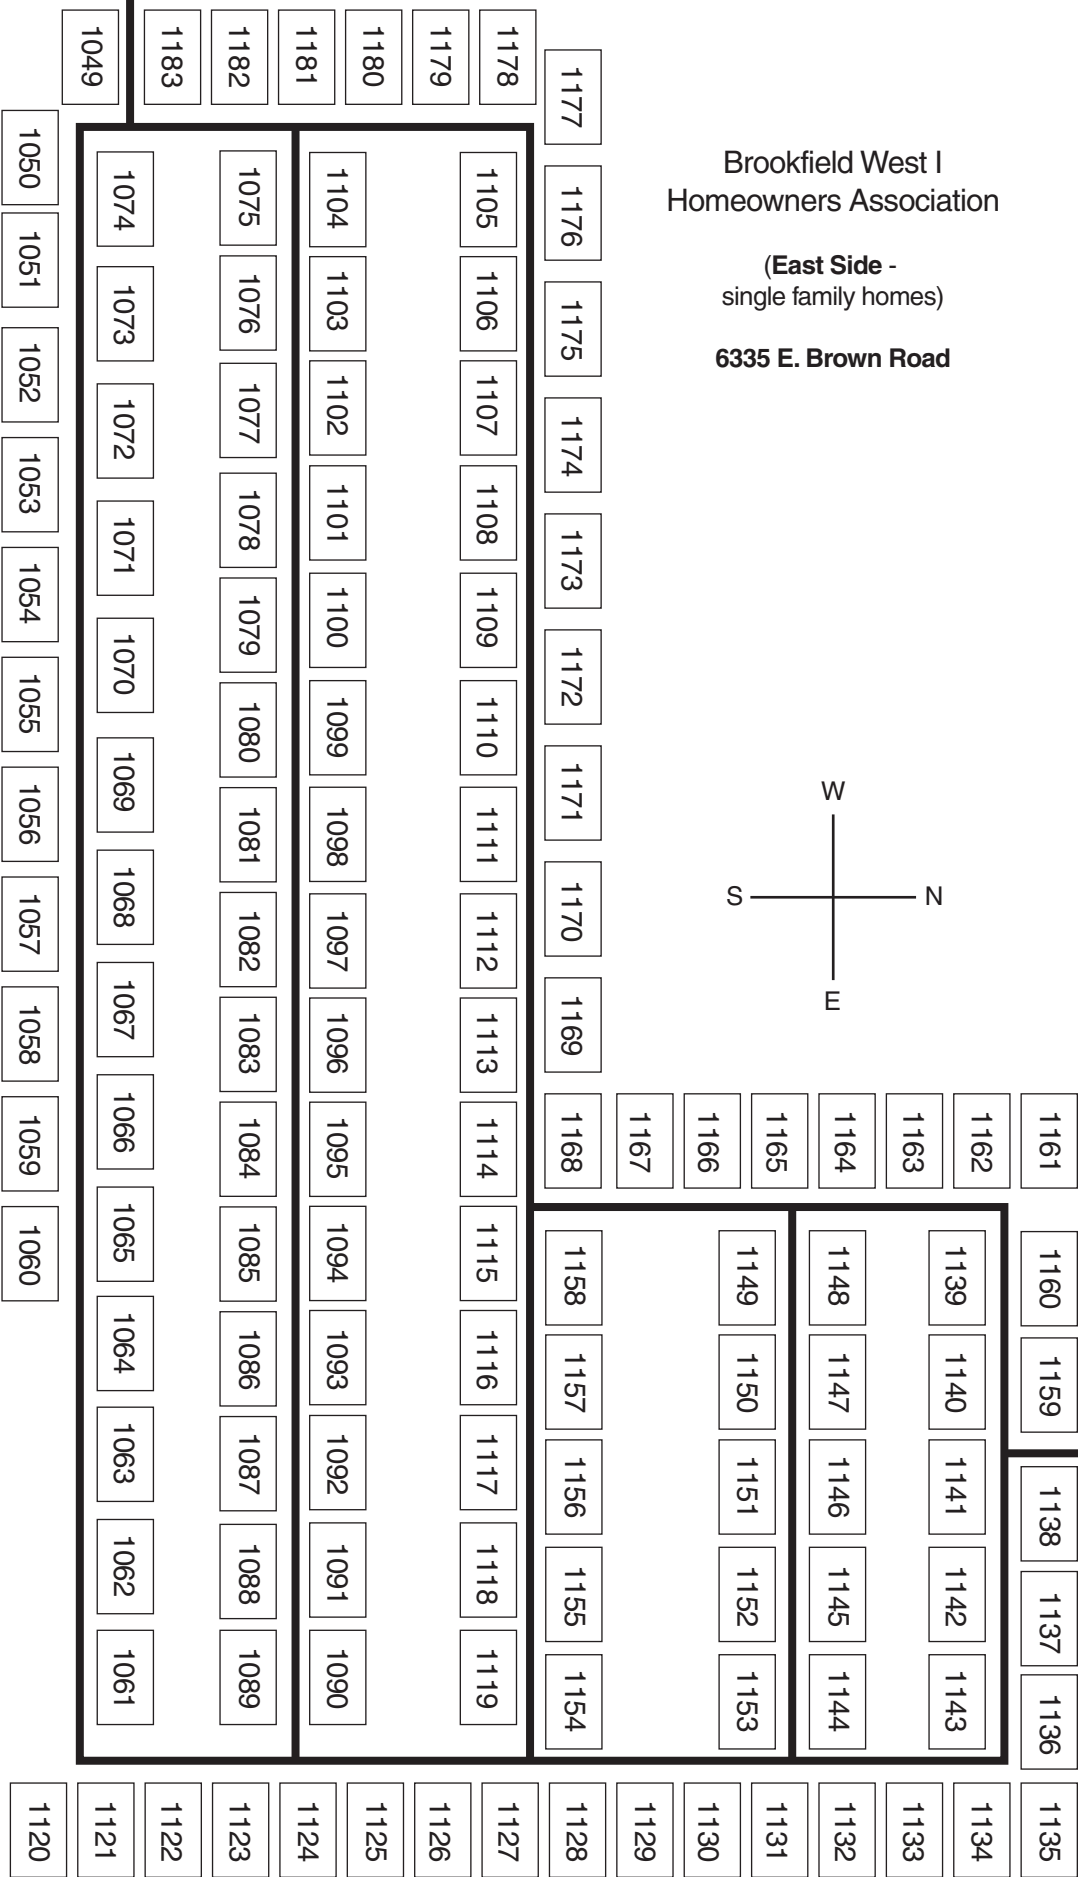

(road to West Side of the Association)

Brown Road

Entrance from Brown Rd

Brookfield West I Homeowners Association

(East Side - single family homes)

6335 E. Brown Road

64th Street